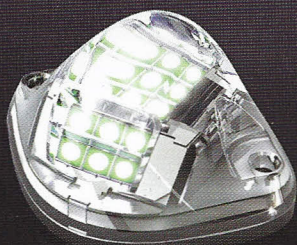

Aircraft LED lights

3-in-1 Nav/Position/Strobe LED Lights
Landing/Taxi/WigWag LED Lights
AntiCollision LED Lights
Tail/Rudder and Recognition LED Position/Strobes
Seaplane LED Lighting

Galactica Series

Andromeda Galactica™

Ultra Galactica™

PosiStrobeCP™

RedBaronXP™

Aurora Series

Ultra Aurora™

PosiStrobeXP™

PosiStrobe MiniMax™

AveoMaxx™