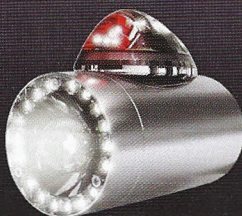

Aircraft LED lights

3-in-1 Nav/Position/Strobe LED Lights
Landing/Taxi/WigWag LED Lights
AntiCollision LED Lights
Tail/Rudder and Recognition LED Position/Strobes
Seaplane LED Lighting

Galactica Series

Andromeda Galactica™

Ultra Galactica™

PosiStrobeCP™

RedBaronXP™

Aurora Series

Ultra Aurora™

PosiStrobeXP™

PosiStrobe MiniMax™

AveoMaxx™

AveoMaxx 6-in-1™

AveoMaxx Disc™

Aircraft Accessories

Swivel Air Vents
LED Backlit Fuel Selector Valves
LED-Backlit Rocker Switches
Cockpit & Cabin LED Lights

EyeBeam NVG™

EyeBeam Touch™

EyeBeam Mini™

SafeSelect™